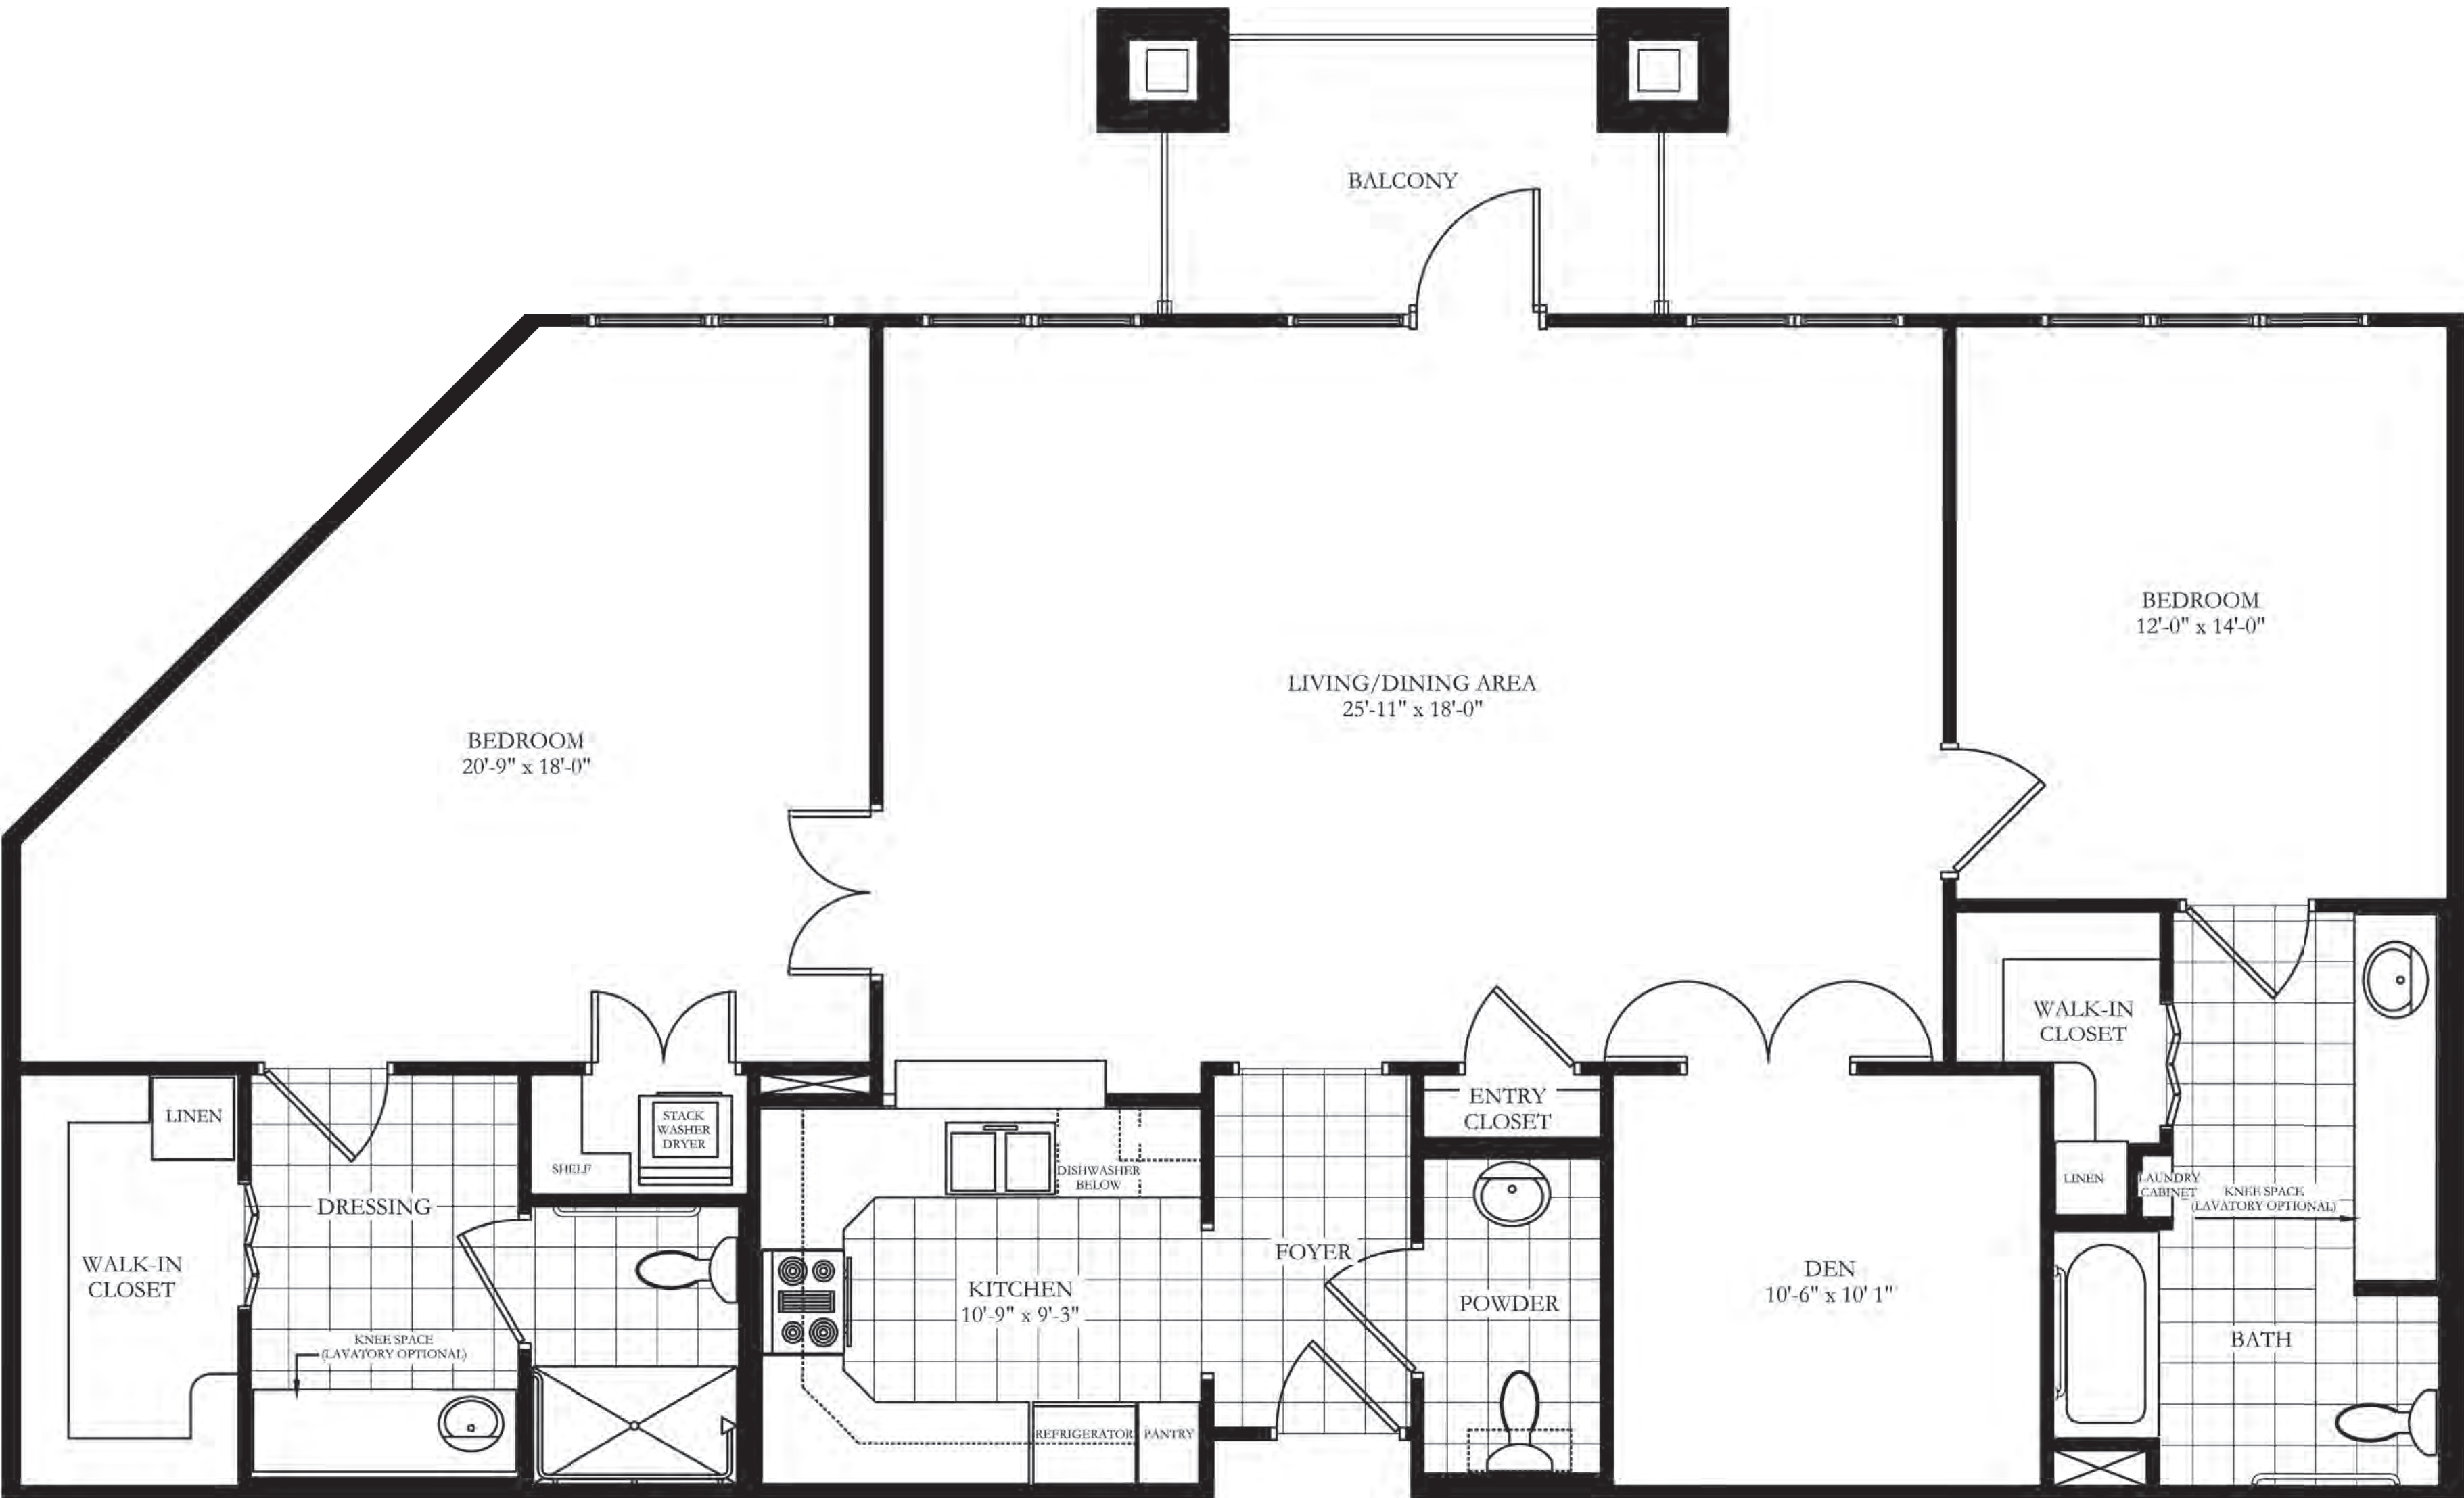

Kinsolving

Two Bedroom
Two-1/2 Bath
with Den

1,604 Square Feet

Square footage, room dimension or window placement may vary. Scale shown as 1/4" = 1'0"