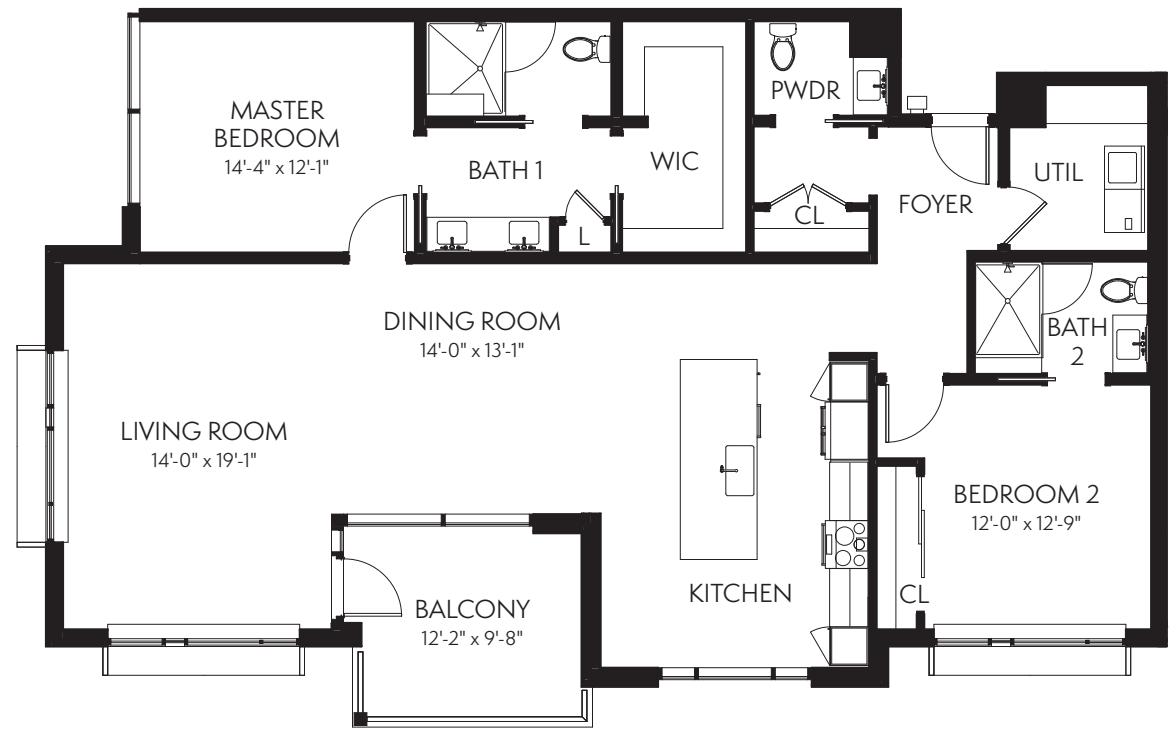

# Creekside

Two Bedroom  
Two-1/2 Bath

1,700 square feet

*Square footage, room dimension  
or window placement may vary.  
Scale shown as 1/4" = 1'0"*