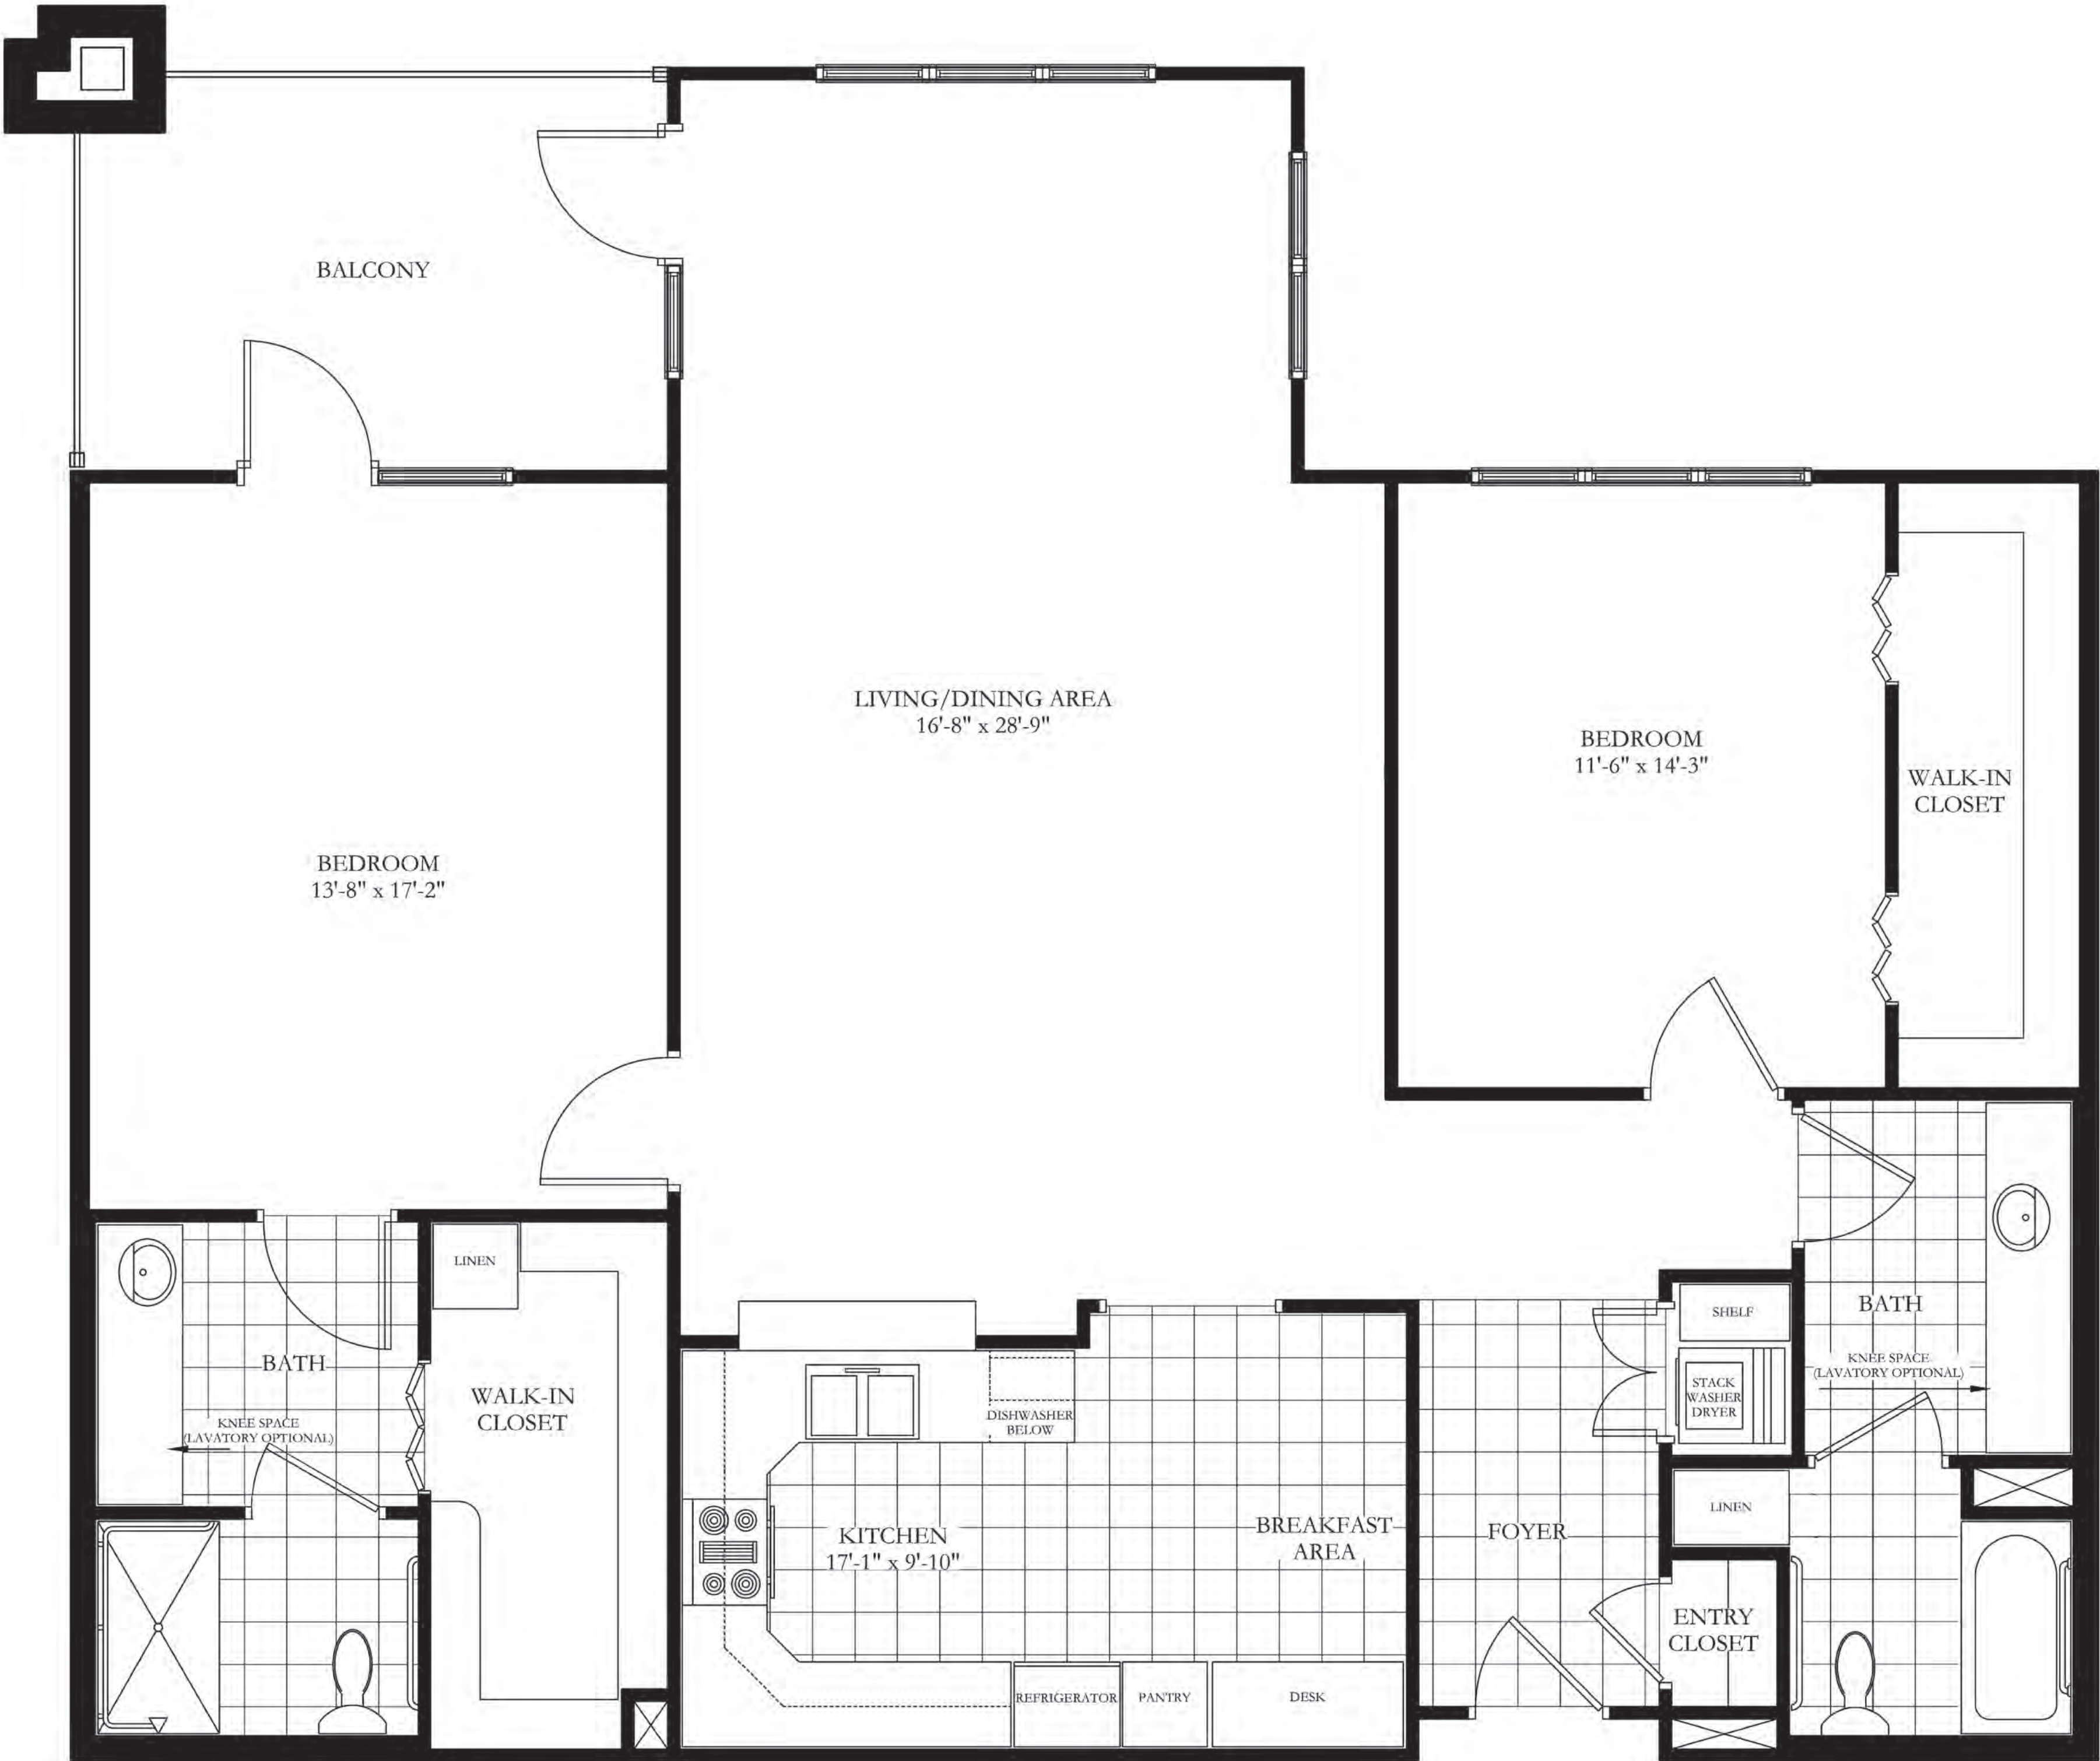

Jester-1

Two Bedroom
Two Bath

1,536 Square Feet

Square footage, room dimension or window placement may vary. Scale show as 1/4" = 1'0"