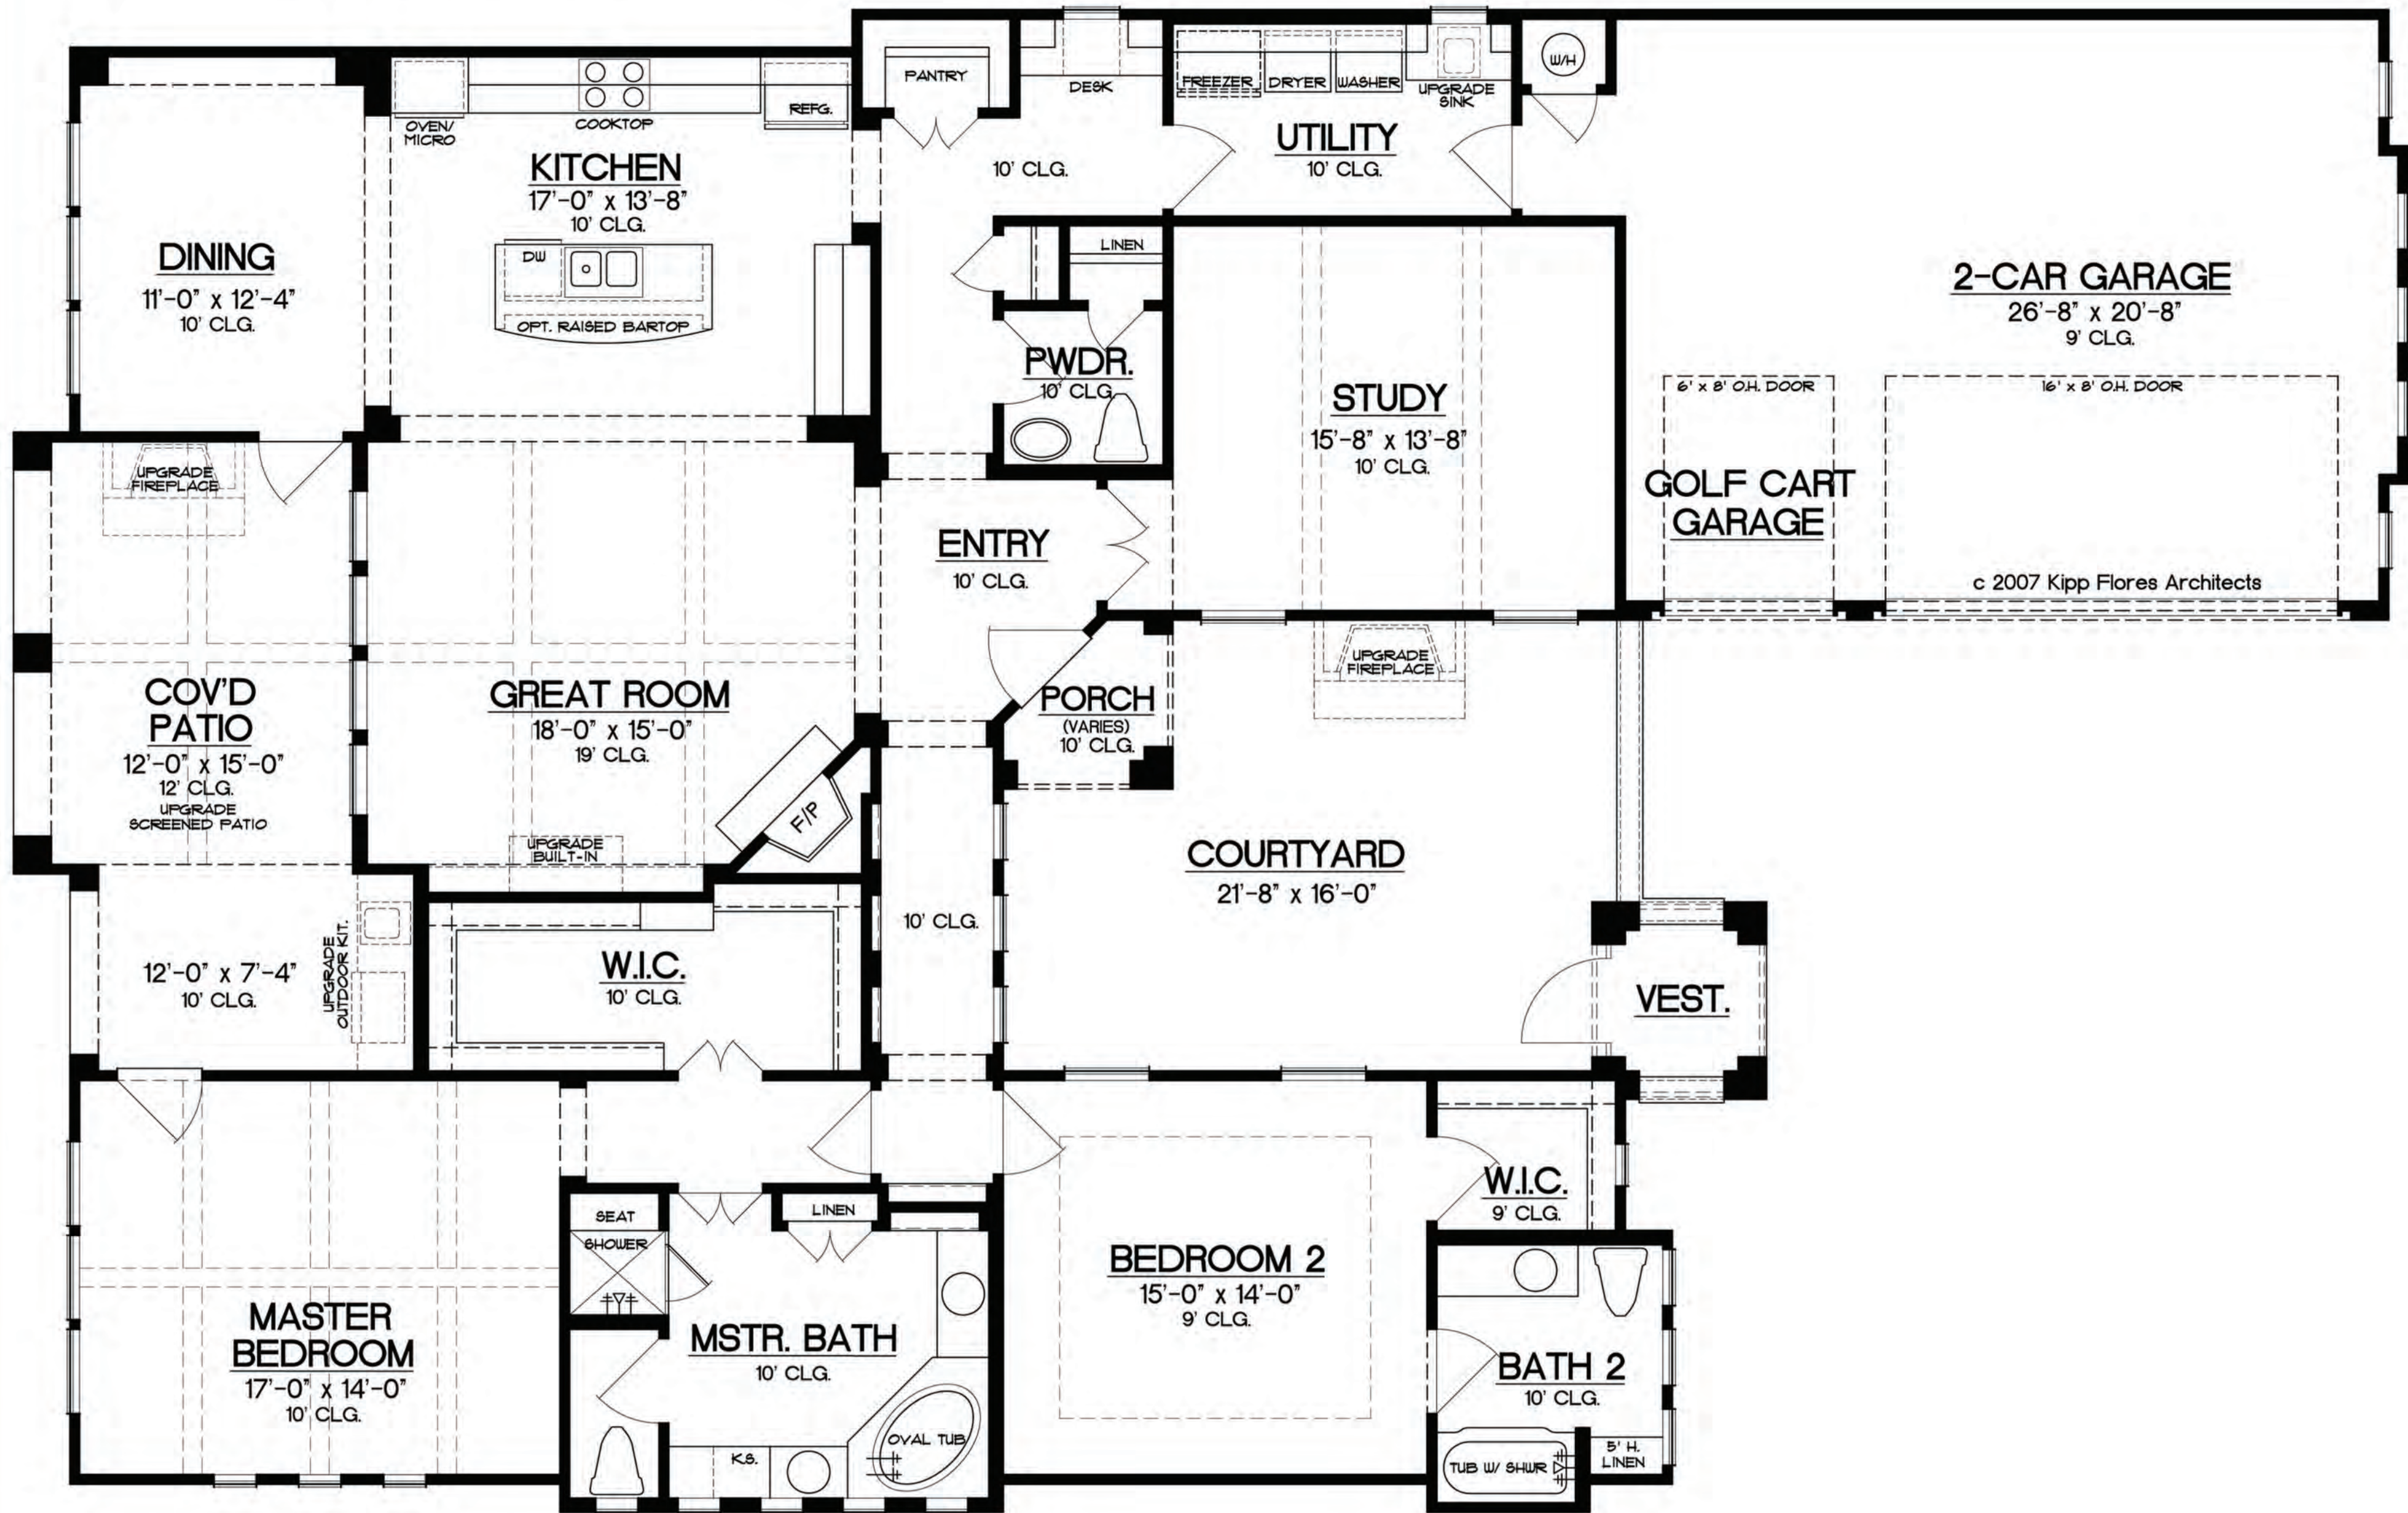

Nowotny Villa

Two Bedroom
Two-1/2 Bath
Study

2,244 square feet

c 2007 Kipp Flores Architects

Scale shown as 1/4" = 1'0"