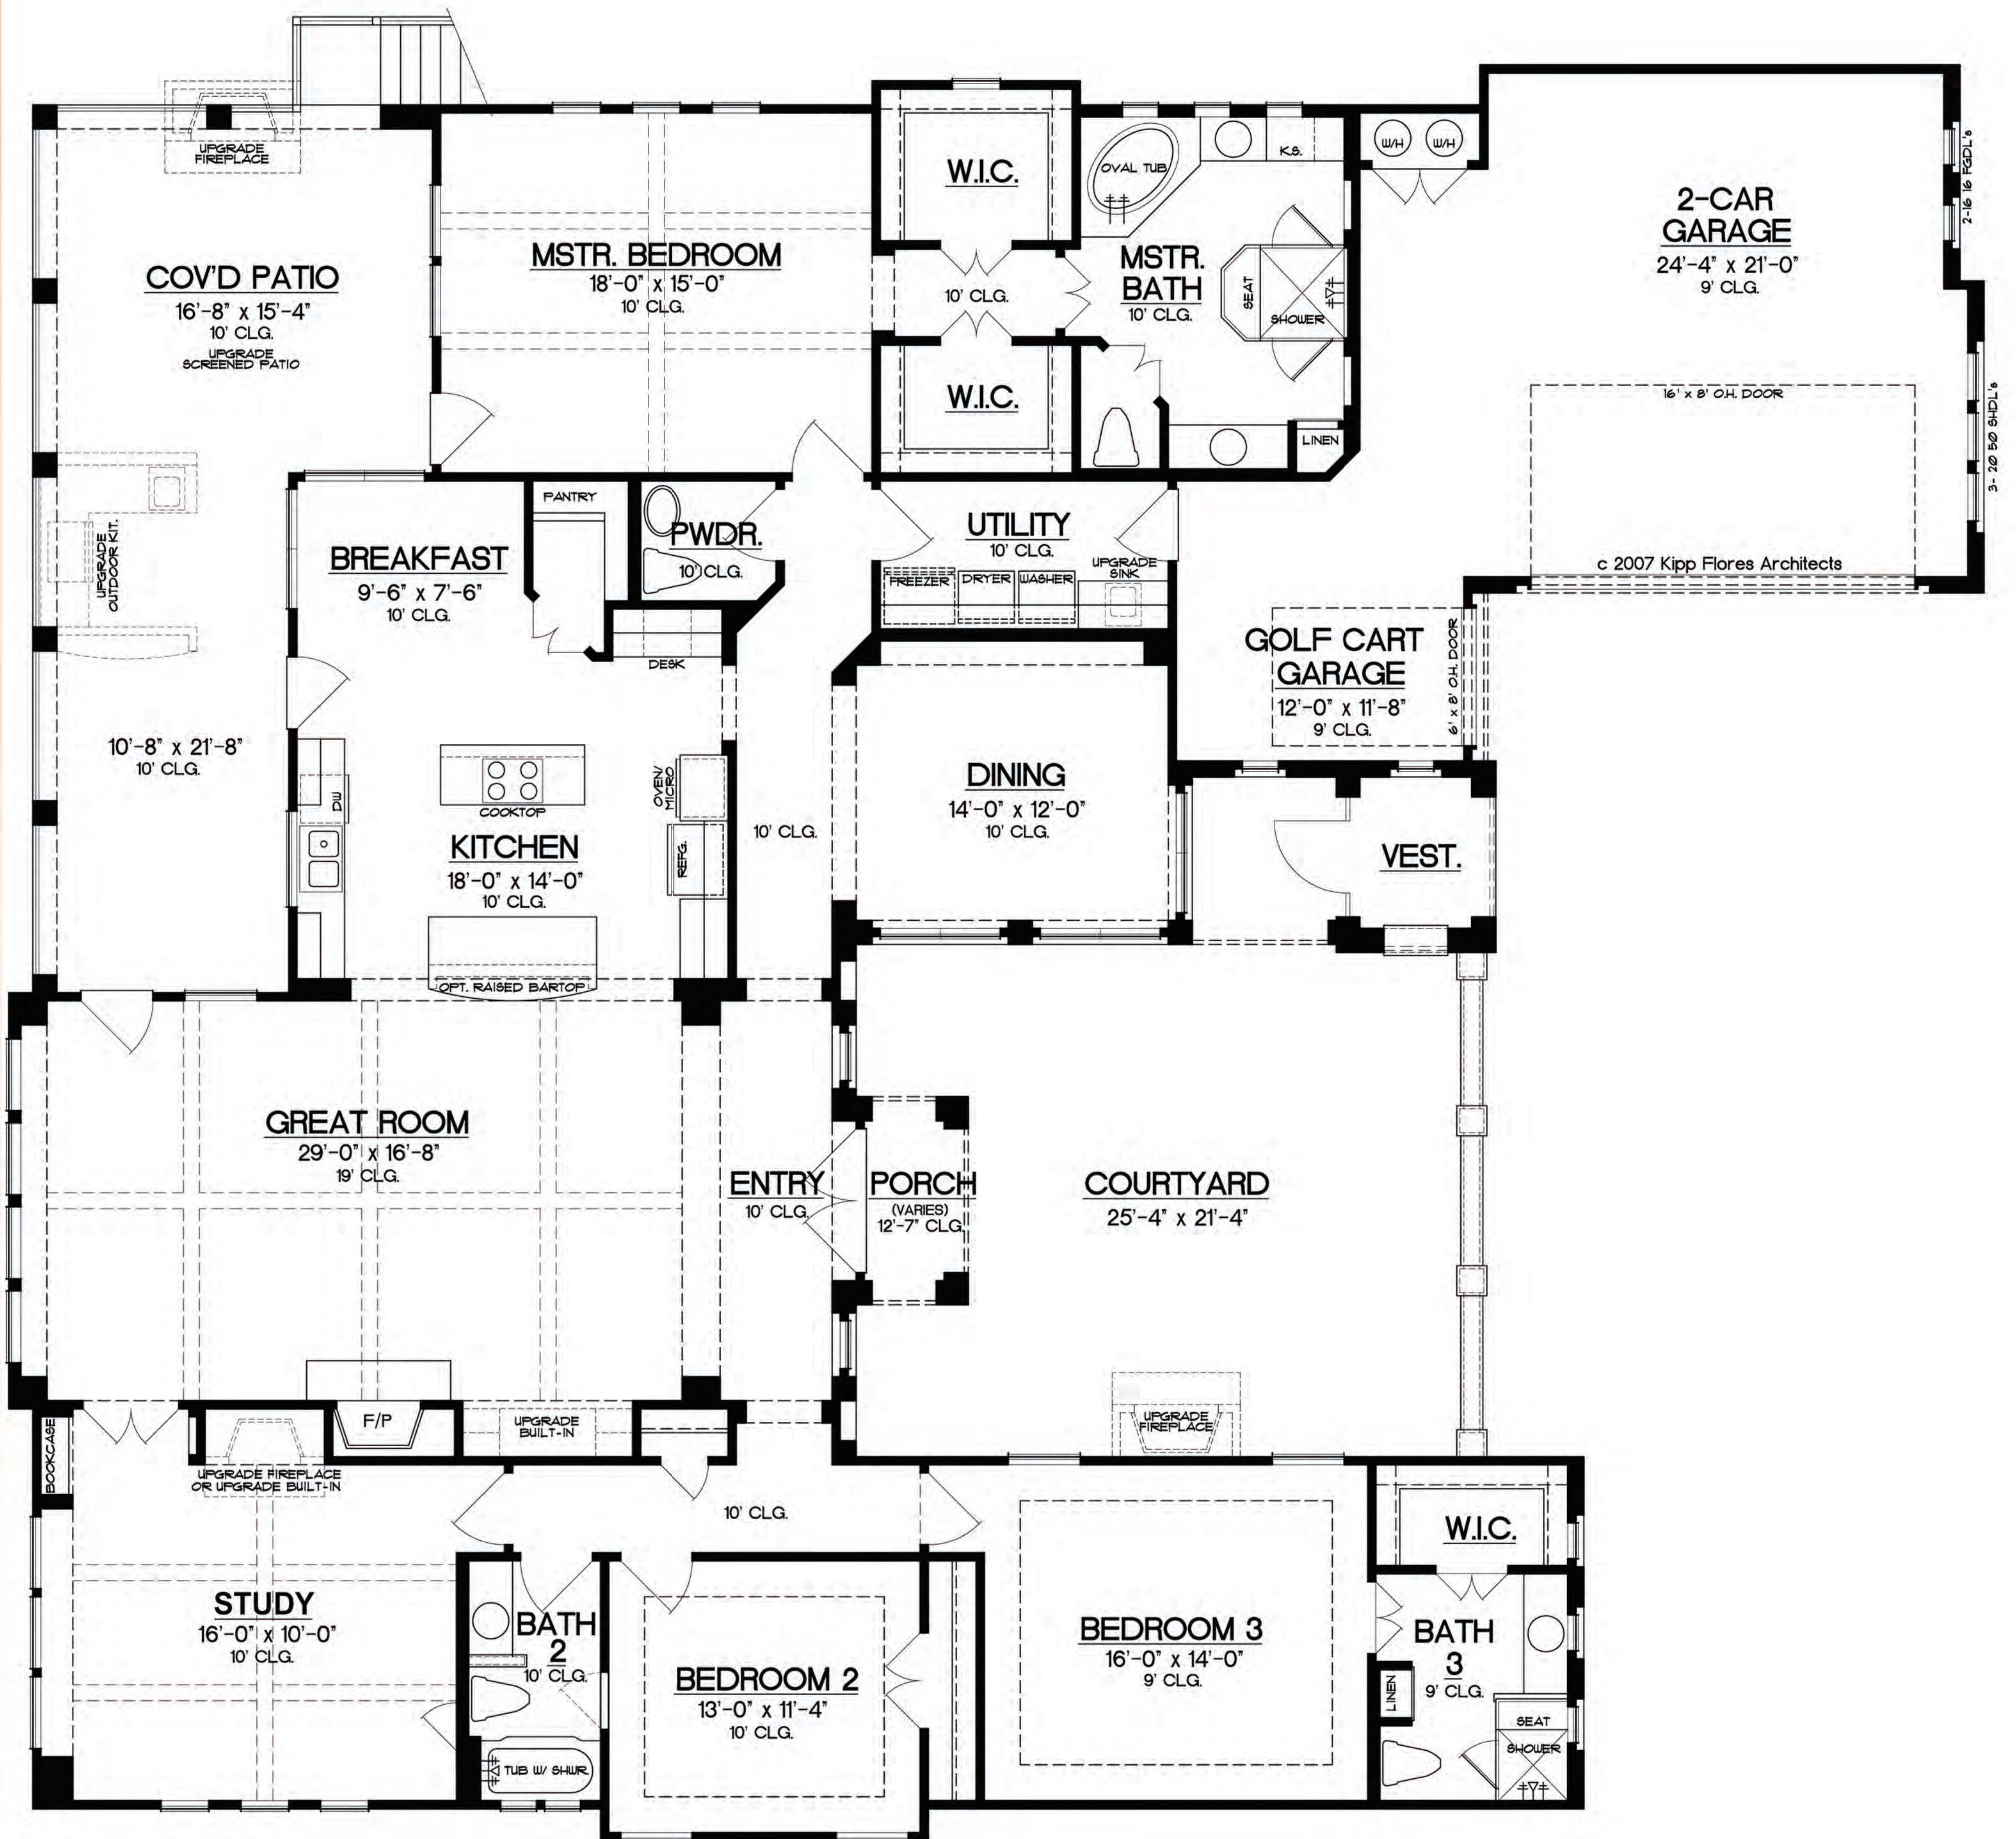

Prather Villa

Three Bedroom
Three-1/2 Bath
Study
Great Room

3,012 square feet

c 2007 Kipp Flores Architects

Square footage, room dimension or window placement may vary. Scale shown as 1/4" = 1'0"