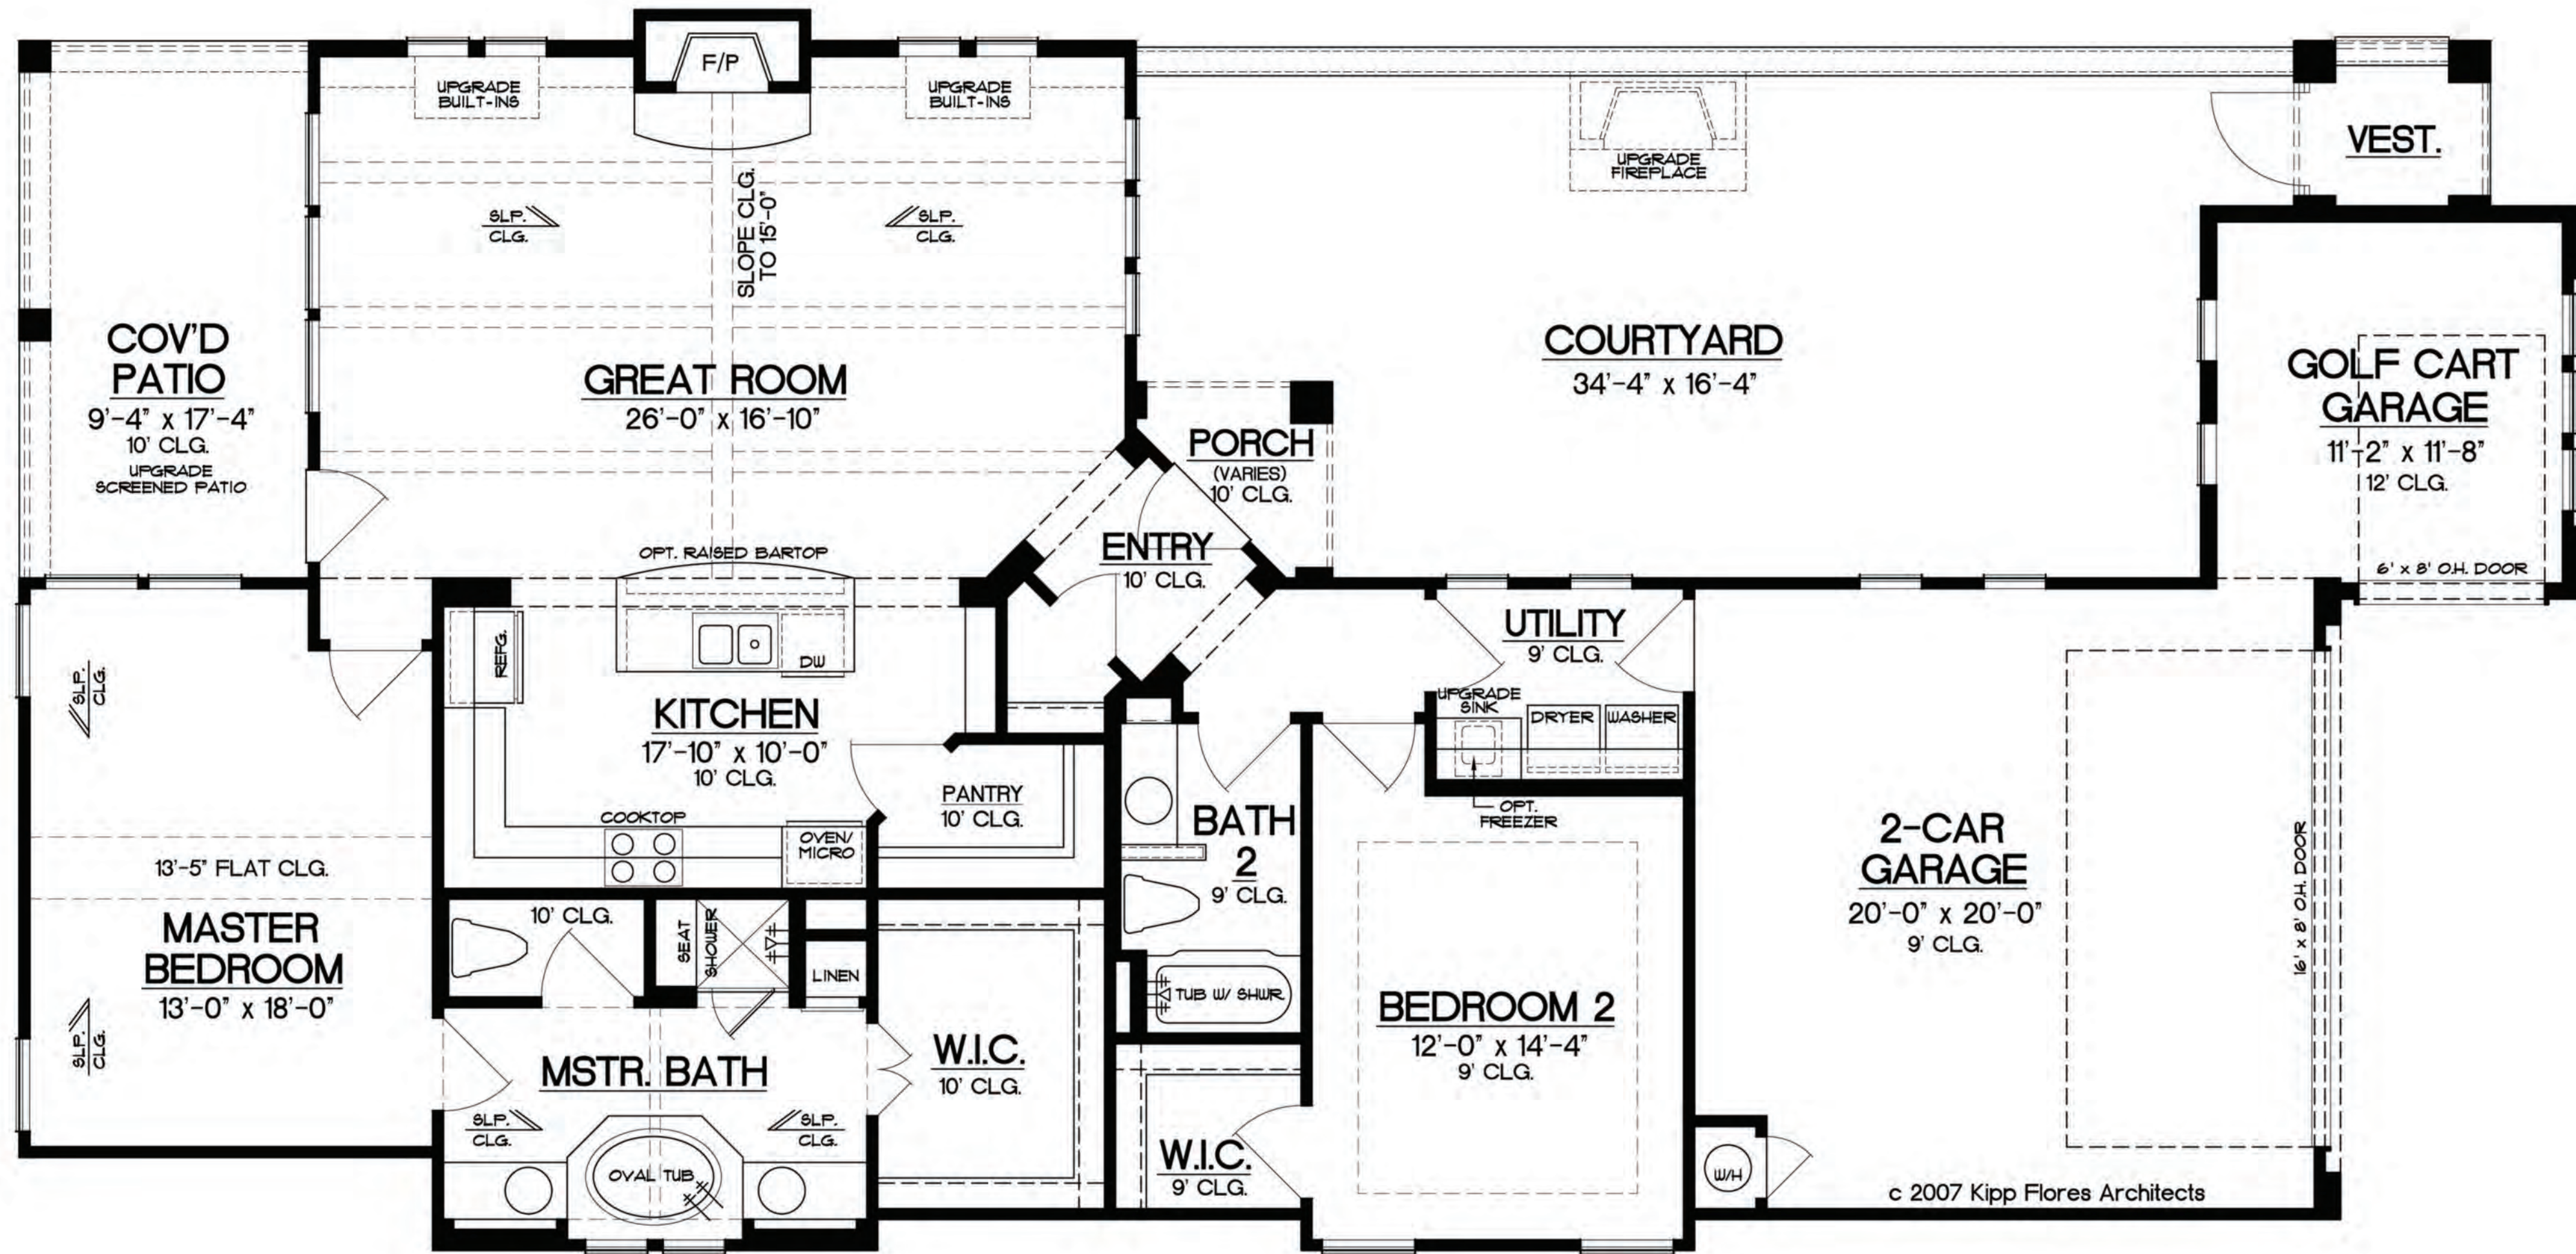

Ransom Villa

Two Bedroom
Two Bath
Great Room

1,582 square feet

c 2007 Kipp Flores Architects

Scale shown as 1/4" = 1'0"