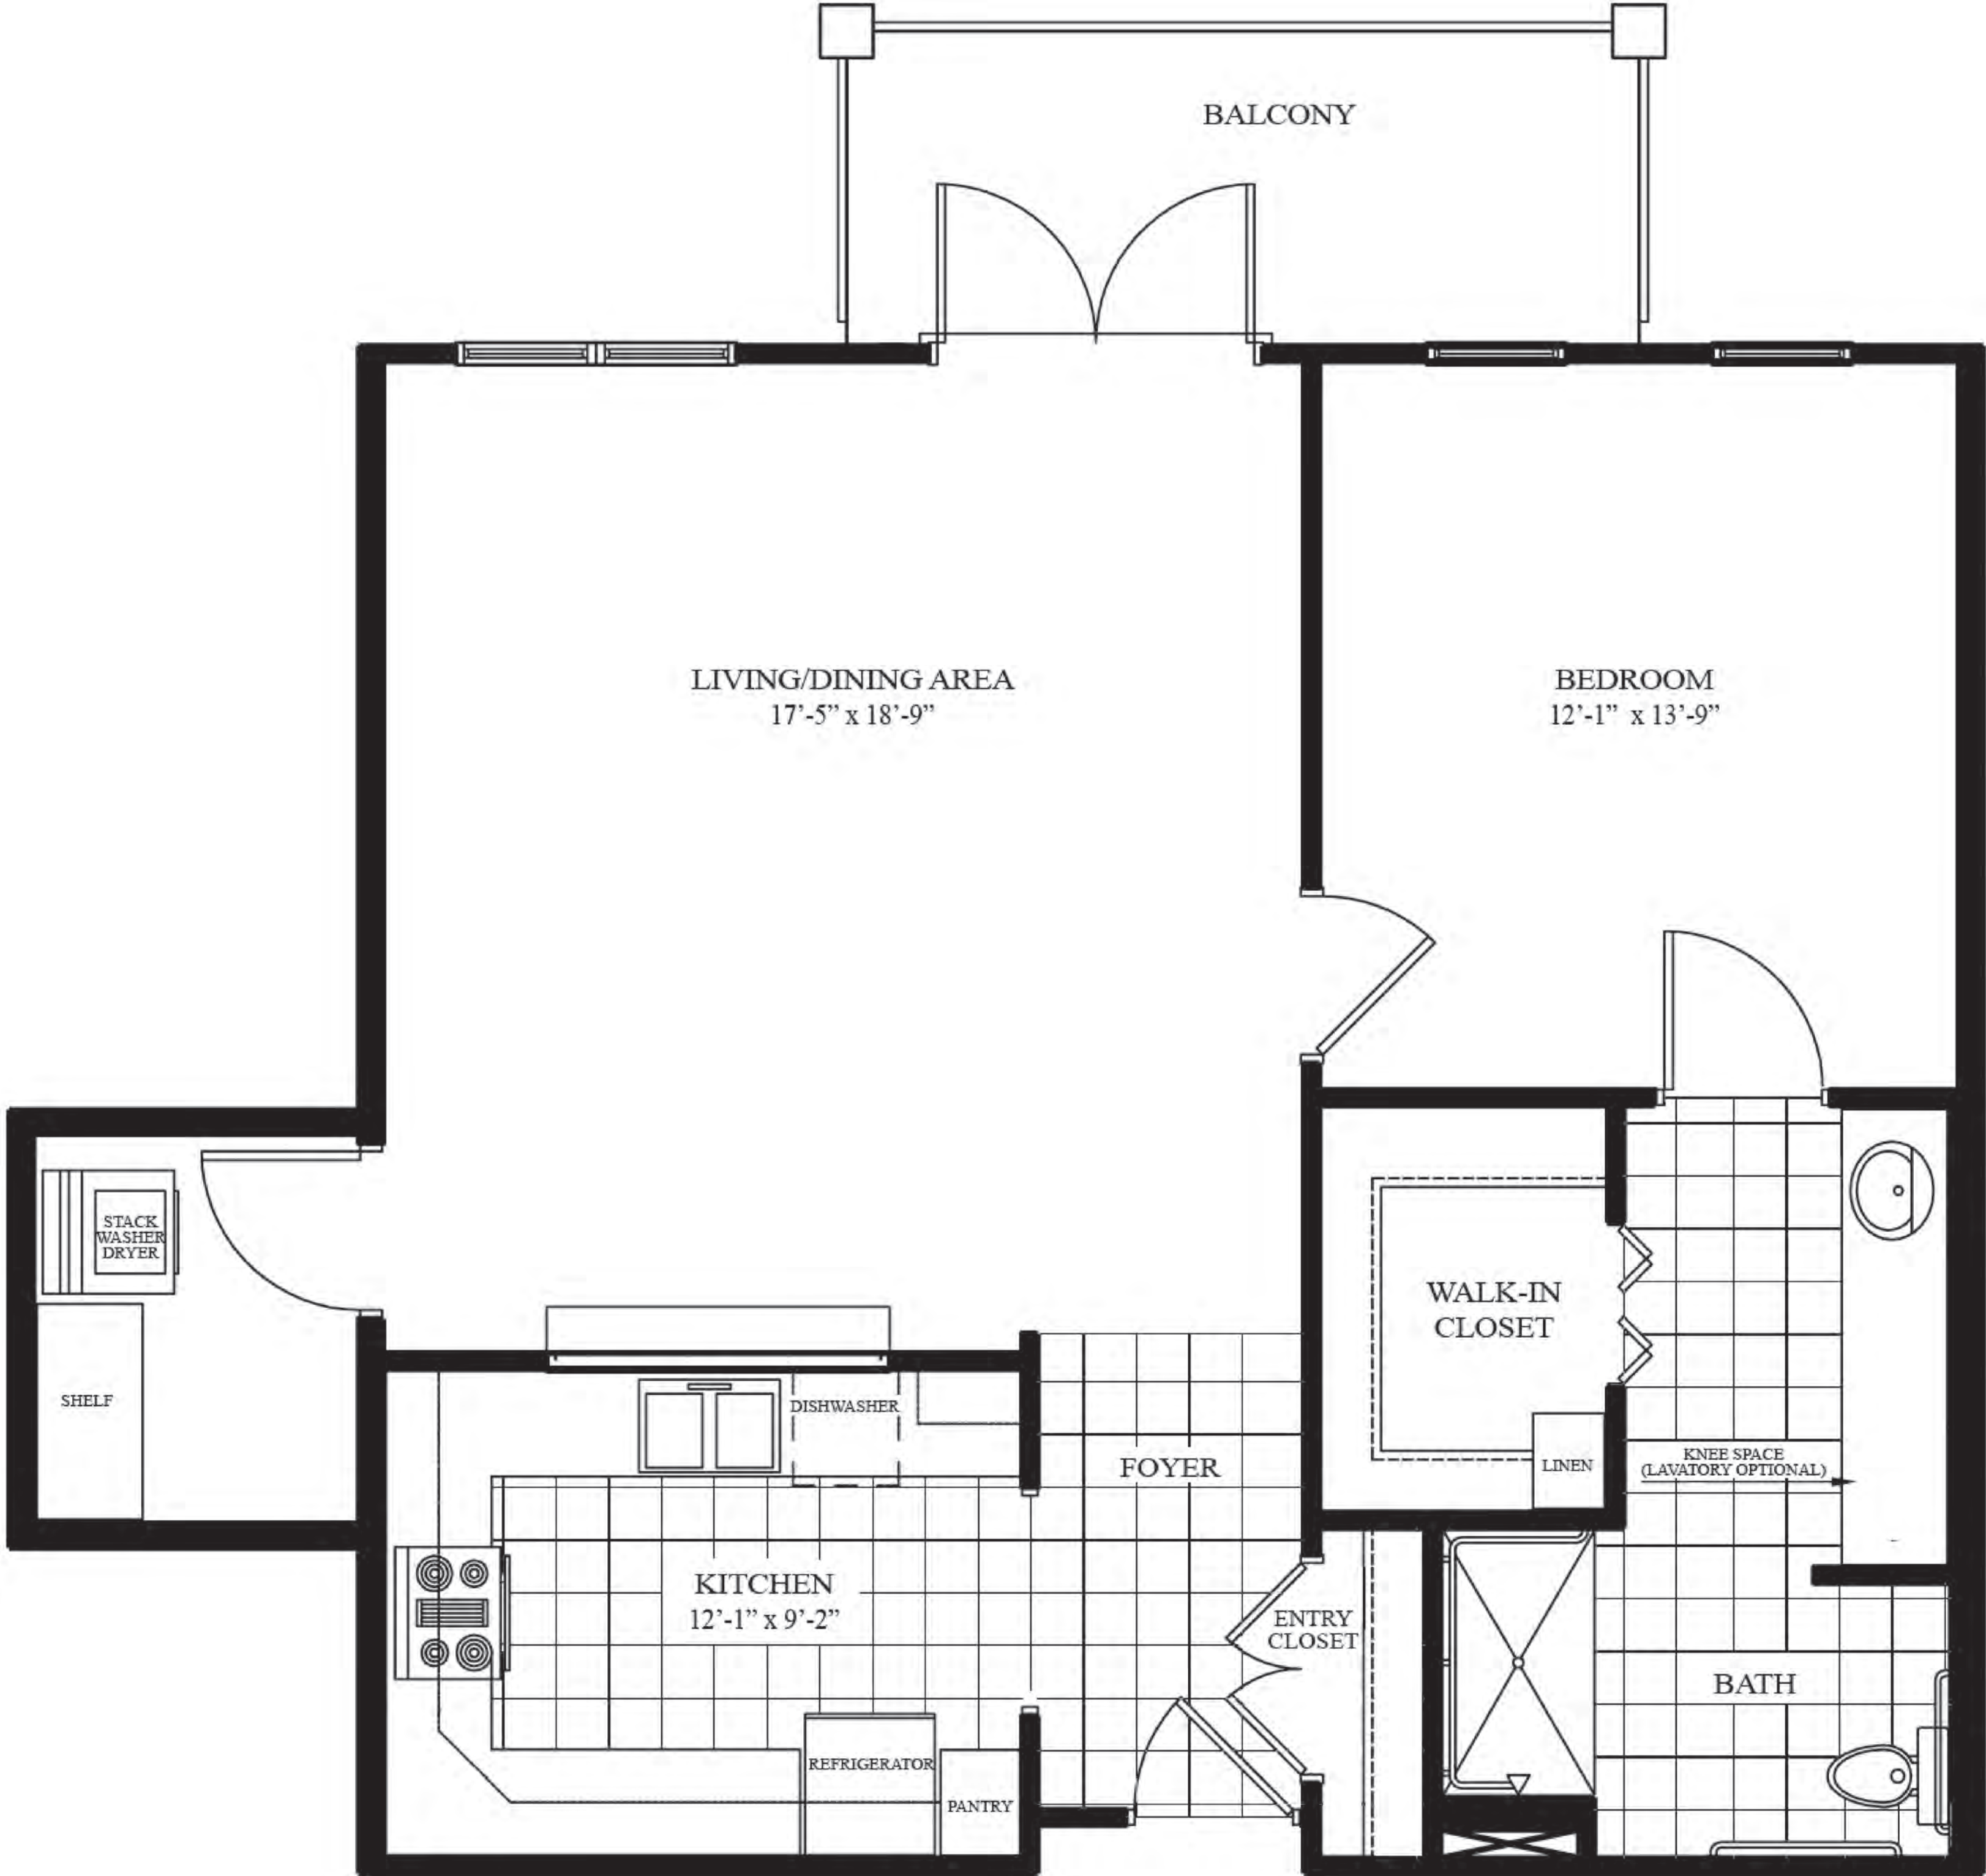

Tejas

One Bedroom
One Bath

905 Square Feet

Scale shown as 1/4" = 1'0"